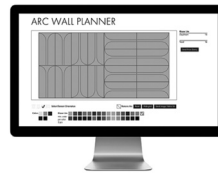

ARC

MANUFACTURER: Blå Station | DESIGNER: Stone Designs

Arc acoustical tiles reduce noise and control sound in an artful, modern way. Arc tiles are as beautiful as they are functional, boasting an NRC rating of 0.65. Eco-friendly, the polyester-formed felt consists of recycled plastic (PET) and is available in a range of neutral colorways. The acoustical tiles are also available with a variety of wool coverings. Arc can be arranged vertically or horizontally, and each panel has magnetic backing for easy installation. Arc is 100% recyclable and made with 50% PET recycled plastic. Hemp colorway option - 70% PET recycled plastic and 30% natural hemp fiber.

ACOUSTICAL TILE	ITEM #	DESCRIPTION	W	H	D	PRICE
	11-045-1057	formed felt	17.75"	35.43"	2.6"	$367

ITEM #	DESCRIPTION	COVERING	DESIGN NOTE	W	H	D	PRICE
11-045-1067	formed felt w/ covering	Camira - Blazer lite	2 items per color minimum	17.75"	35.43"	2.6"	$491
11-045-1068	formed felt w/ covering	Camira - Blazer	2 items per color minimum	17.75"	35.43"	2.6"	$533
11-045-1069	formed felt w/ covering	Camira - Synergy	2 items per color minimum	17.75"	35.43"	2.6"	$565
11-045-1070	formed felt w/ covering	Kvadrat - Hero	2 items per color minimum	17.75"	35.43"	2.6"	$598
11-045-1071	formed felt w/ covering	Vescom - Lani	2 items per color minimum	17.75"	35.43"	2.6"	$653

HOW TO ORDER

example:	PRODUCT	Arc - acoustical tile
	ITEM #	11-045-1057
	DESCRIPTION	formed felt
	COLOR FORMED FELT	black 11-F8005
	COVERING	n/a
	OPTIONS	n/a

PLANNER

Design your own layout with the Arc Wall Planner.
scandinavianspaces.com/products/arc

OPTIONS + NOTES

*hemp - made from 30% natural hemp fibers.
Installation - refer to the [Installation Guide](#).
(ASTME84) fire rating - **list price per item** +$22
(only available on formed felt with covering)