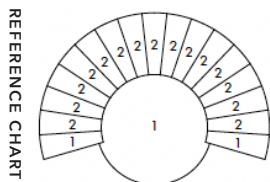

LOUNGE - GREEN 2	ITEM #	DESCRIPTION	W	D	H	SH	PRICE
	11-061-1182	uph. in 2 pre-selected colors	41"	30.75"	27"	17.75"	$5,230