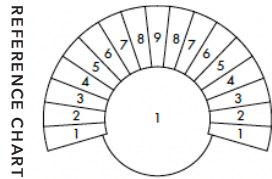

Big Talk earns all of its bragging rights. The inviting, circular throne redefines the art of lounging. Designed to stand alone or grouped together - Big Talk offers a range of sophisticated pairings to accommodate a variety of interior spaces. When joined, the lounge chairs create a modular love seat in a beautiful, undulating spectrum of colorful bands. The seat and backrest are shaped out of molded polyurethane foam, and the seat has No-Sag springs to provide comfort and extend the lifespan of the product. The footplate is finished in black lacquered steel.

LOUNGE - MULTI 9	ITEM #	DESCRIPTION	W	D	H	SH	PRICE
	11-061-1187	uph. in 9 pre-selected colors	41"	30.75"	27"	17.75"	$6,468

Kvadrat - Gentle 2

1	783	4	683	7	443
2	873	5	663	8	223
3	963	6	553	9	203