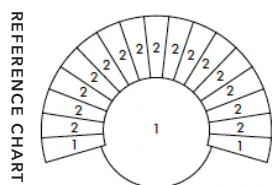

LOUNGE - OCHER 9	ITEM #	DESCRIPTION	W	D	H	SH	PRICE
	11-061-1190	uph. in 9 pre-selected colors	41"	30.75"	27"	17.75"	\$4,868

Gabriel - Athlon

1		62119	4		60141	7		68253
2		68251	5		65136	8		68252
3		61140	6		65135	9		61194

LOUNGE - OCHER 2	ITEM #	DESCRIPTION	W	D	H	SH	PRICE
	11-061-1191	uph. in 2 pre-selected colors	41"	30.75"	27"	17.75"	\$4,504

Gabriel - Athlon

1		62119
2		68251

HOW TO ORDER

example:	PRODUCT	Big Talk - lounge - multi 9
	ITEM #	11-061-1187
	DESCRIPTION	uph. in 9 pre-selected colors