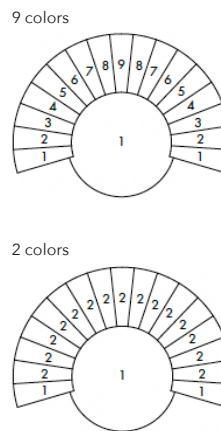

REFERENCE CHART

Scandinavian Spaces reserves the right to amend any pricing/information.

UPHOLSTERY - (pre-approved upholstery offerings)

BRAND	PATTERN
Gabriel	Athlon
Kvadrat	Gentle 2
Kvadrat	Uniform Melange

For colorway selections refer to: kvadrat.dk/en or gabriel.dk/en