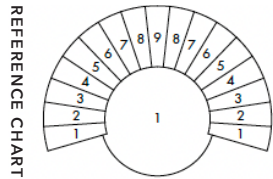

LOUNGE - RED 9	ITEM #	DESCRIPTION	W	D	H	SH	PRICE
	11-061-1169	uph. in 9 pre-selected colors	41"	30.75"	27"	17.75"	\$5,851

Kvadrat - Uniform Melange

1	593	4	633	7	653
2	583	5	683	8	553
3	563	6	663	9	623

LOUNGE - RED 2	ITEM #	DESCRIPTION	W	D	H	SH	PRICE
	11-061-1170	uph. in 2 pre-selected colors	41"	30.75"	27"	17.75"	\$5,230

LOUNGE - BROWN 9	ITEM #	DESCRIPTION	W	D	H	SH	PRICE
	11-061-1175	uph. in 9 pre-selected colors	41"	30.75"	27"	17.75"	\$5,851

Kvadrat - Uniform Melange

1	293	4	333	7	463
2	283	5	363	8	413
3	353	6	553	9	103