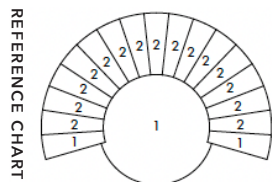

LOUNGE - MULTI 9	ITEM #	DESCRIPTION	W	D	H	SH	PRICE
	11-061-1187	uph. in 9 pre-selected colors	41"	30.75"	27"	17.75"	\$6,468

Kvadrat - Gentle 2

1	783	4	683	7	443
2	873	5	663	8	223
3	963	6	553	9	203

LOUNGE - BLUE 2	ITEM #	DESCRIPTION	W	D	H	SH	PRICE
	11-061-1188	uph. in 2 pre-selected colors	41"	30.75"	27"	17.75"	\$5,704