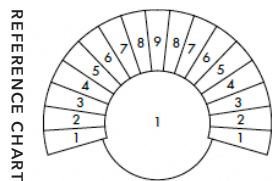

Big Talk earns all of its bragging rights. The inviting, circular throne redefines the art of lounging. Designed to stand alone or grouped together - Big Talk offers a range of sophisticated pairings to accommodate a variety of interior spaces. When joined, the lounge chairs create a modular love seat in a beautiful, undulating spectrum of colorful bands. The seat and backrest are shaped out of molded polyurethane foam, and the seat has No-Sag springs to provide comfort and extend the lifespan of the product. The footplate is finished in black lacquered steel.

LOUNGE - OCHER 9	ITEM #	DESCRIPTION	W	D	H	SH	PRICE
	11-061-1190	uph. in 9 pre-selected colors	41"	30.75"	27"	17.75"	$4,868

Gabriel - Athlon

1		62119	4		60141	7		68253
2		68251	5		65136	8		68252
3		61140	6		65135	9		61194