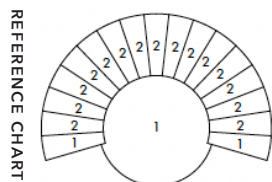

LOUNGE - RED 9	ITEM #	DESCRIPTION	W	D	H	SH	PRICE
	11-061-1169	uph. in 9 pre-selected colors	41"	30.75"	27"	17.75"	\$5,851

Kvadrat - Uniform Melange

1	593	4	633	7	653
2	583	5	683	8	553
3	563	6	663	9	623

LOUNGE - RED 2	ITEM #	DESCRIPTION	W	D	H	SH	PRICE
	11-061-1170	uph. in 2 pre-selected colors	41"	30.75"	27"	17.75"	\$5,230