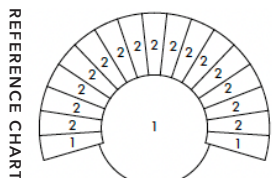

LOUNGE - BROWN 2	ITEM #	DESCRIPTION	W	D	H	SH	PRICE
	11-061-1176	uph. in 2 pre-selected colors	41"	30.75"	27"	17.75"	$5,230