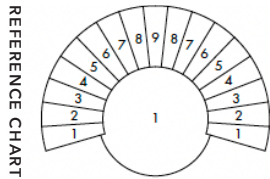

Big Talk earns all of its bragging rights. The inviting, circular throne redefines the art of lounging. Designed to stand alone or grouped together - Big Talk offers a range of sophisticated pairings to accommodate a variety of interior spaces. When joined, the lounge chairs create a modular love seat in a beautiful, undulating spectrum of colorful bands. The seat and backrest are shaped out of molded polyurethane foam, and the seat has No-Sag springs to provide comfort and extend the lifespan of the product. The footplate is finished in black lacquered steel.

LOUNGE - GREEN 9	ITEM #	DESCRIPTION	W	D	H	SH	PRICE
	11-061-1181	uph. in 9 pre-selected colors	41"	30.75"	27"	17.75"	$5,851