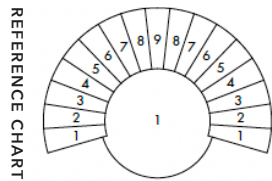

LOUNGE - RED 9	ITEM #	DESCRIPTION	W	D	H	SH	PRICE
	11-061-1169	uph. in 9 pre-selected colors	41"	30.75"	27"	17.75"	\$5,851

Kvadrat - Uniform Melange

1	593	4	633	7	653
2	583	5	683	8	553
3	563	6	663	9	623

LOUNGE - RED 2	ITEM #	DESCRIPTION	W	D	H	SH	PRICE
	11-061-1170	uph. in 2 pre-selected colors	41"	30.75"	27"	17.75"	\$5,230