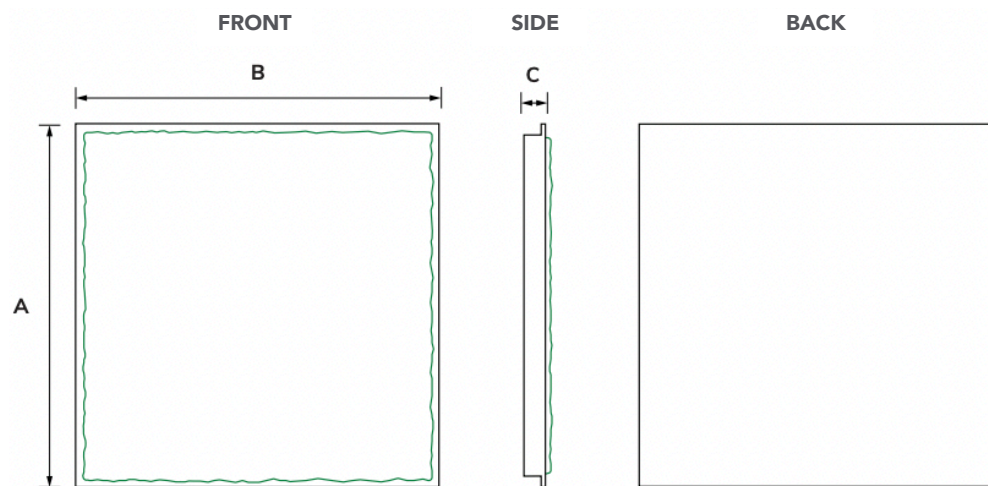

INSTALLATION GUIDE CEILING

CL-RM-23.7" x 23.7"

- A 23.7"
- B 23.7"
- C 1.2"