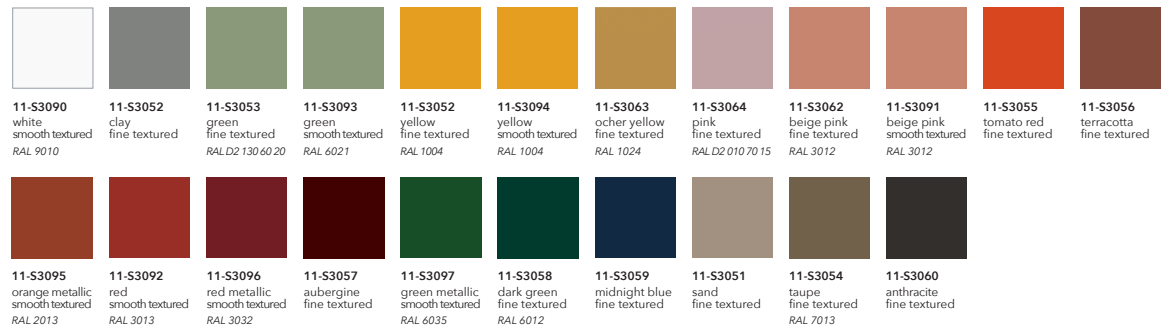

11-S3059
midnight blue
fine textured

11-S3051
sand
fine textured

11-S3054
taupe
fine textured
RAL 7013

11-S3060
anthracite
fine textured

For graded-in fabrics refer to the [Fabric List - Chart 11 - Blå Station](#).

Scandinavian Spaces reserves the right to amend any pricing/information.

MATERIALS + FINISHES chart 11

standard steel frame

11-S3020 white fine textured RAL 9010
11-S3023 black fine textured RAL 9005

color steel frame

11-S3090 white smooth textured RAL 9010
11-S3052 clay fine textured
11-S3053 green fine textured RAL D2 130 60 20
11-S3093 green smooth textured RAL 6021
11-S3052 yellow fine textured RAL 1004
11-S3094 yellow smooth textured RAL 1004
11-S3063 ochre yellow fine textured RAL 1024
11-S3064 pink fine textured RAL D2 010 70 15
11-S3062 beige pink fine textured RAL 3012
11-S3091 beige pink smooth textured RAL 3012
11-S3055 tomato red fine textured
11-S3056 terracotta fine textured
11-S3095 orange metallic smooth textured RAL 2013
11-S3092 red smooth textured RAL 3013
11-S3096 red metallic smooth textured RAL 3032
11-S3057 aubergine fine textured
11-S3097 green metallic smooth textured RAL 6035
11-S3058 dark green fine textured RAL 6012
11-S3059 midnight blue fine textured
11-S3051 sand fine textured
11-S3054 taupe fine textured RAL 7013
11-S3060 anthracite fine textured

For graded-in fabrics refer to the [Fabric List - Chart 11 - Blå Station](#).