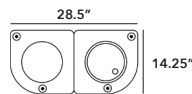

UNITS:

- (1) 25-298-3706 quarter round frame, large circular opening
- (1) 25-298-3718 quarter round frame, large circular opening w/ fixed lid

LEGS/CASTORS:

- (4) 25-298-4203 adjustable steel leg
- **OR**
- (2) 25-298-4205 castor
- (2) 25-298-4206 lockable castor