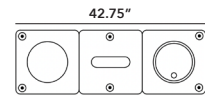

UNITS:

- (1) 25-298-3506 square frame, large circular opening
- (1) 25-298-3618 square frame, rectangular opening
- (1) 25-298-3518 square frame, large circular opening w/ fixed lid

LEGS/CASTORS:

- (6) 25-298-4203 adjustable steel leg
- **OR**
- (4) 25-298-4205 castor
- (2) 25-298-4206 lockable castor