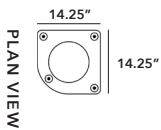

QUARTER ROUNDED FRAME CONFIGURATIONS + LEG/CASTOR PLACEMENT

UNITS:

- (1) 25-298-3706 quarter round frame, large circular opening

LEGS/CASTORS:

- (4) 25-298-4203 adjustable steel leg
- **OR**
- (2) 25-298-4205 castor
- (2) 25-298-4206 lockable castor