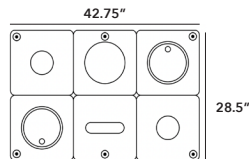

UNITS:

- (2) 25-298-3606 square frame, small circular opening
- (1) 25-298-3506 square frame, large circular opening
- (2) 25-298-3518 square frame, large circular opening w/ fixed lid
- (1) 25-298-3618 square frame, rectangular opening

LEGS/CASTORS:

- (6) 25-298-4203 adjustable steel leg
- **OR**
- (4) 25-298-4205 castor
- (2) 25-298-4206 lockable castor

*All plan views depict the recommended placement and quantity of legs/castors per configuration. For additional configurations, contact your local sales representatives for leg/castor placement and quantities - info@scandinavianspaces.com. All modular configurations only require 2 lockable castors. The remaining castors can be standard castors.