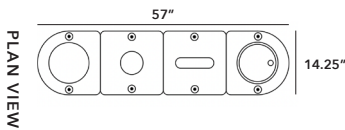

UNITS:

- (1) 25-298-3906 half round frame, large circular opening
- (1) 25-298-3606 square frame, small circular opening
- (1) 25-298-3618 square frame, rectangular opening
- (1) 25-298-3918 half round frame, large circular opening w/ fixed lid

LEGS/CASTORS:

- (8) 25-298-4203 adjustable steel leg
2. **OR**
- (6) 25-298-4205 castor
  - (2) 25-298-4206 lockable castor