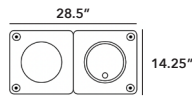

UNITS:

- (1) 25-298-3506 square frame, large circular opening
- (1) 25-298-3518 square frame, large circular opening w/ fixed lid

LEGS/CASTORS:

- (4) 25-298-4203 adjustable steel leg
- **OR**
- (2) 25-298-4205 castor
- (2) 25-298-4206 lockable castor