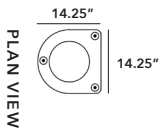

FRONT ROUNDED FRAME CONFIGURATIONS + LEG/CASTOR PLACEMENT

UNITS:

- (1) 25-298-3906 half round frame, large circular opening

LEGS/CASTORS:

- (3) 25-298-4203 adjustable steel leg
2. **OR**
- (1) 25-298-4205 castor
  - (2) 25-298-4206 lockable castor