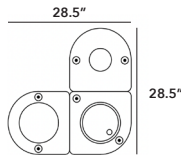

UNITS:

- (1) 25-298-3906 half round frame, large circular opening
- (1) 25-298-3718 quarter round frame, large circular opening w/ fixed lid
- (1) 25-298-4006 half round frame, small circular opening

LEGS/CASTORS:

- (6) 25-298-4203 adjustable steel leg
2. **OR**
- (4) 25-298-4205 castor
  - (2) 25-298-4206 lockable castor

*All plan views depict the recommended placement and quantity of legs/castors per configuration. For additional configurations, contact your local sales representatives for leg/castor placement and quantities - info@scandinavianspaces.com. All modular configurations only require 2 lockable castors. The remaining castors can be standard castors.