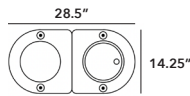

example 2:

UNITS:

- (1) 25-298-3906 half round frame, large circular opening
- (1) 25-298-3918 half round frame, large circular opening w/ fixed lid

LEGS/CASTORS:

- (4) 25-298-4203 adjustable steel leg
- OR**
- (2) 25-298-4205 castor
 - (2) 25-298-4206 lockable castor