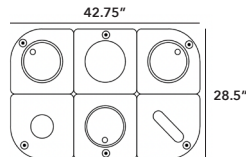

example 3:

UNITS:

- (1) 25-298-3706 quarter round frame, large circular opening
- (1) 25-298-3518 square frame, large circular opening w/ fixed lid
- (1) 25-298-3818 quarter round frame, rectangular opening

LEGS/CASTORS:

- (6) 25-298-4203 adjustable steel leg
- OR**
- (4) 25-298-4205 castor
- (2) 25-298-4206 lockable castor

example 4:

UNITS:

- (1) 25-298-3818 quarter round frame, rectangular opening
- (1) 25-298-3806 quarter round frame, small circular opening
- (1) 25-298-3718 quarter round frame, large circular opening w/ fixed lid
- (1) 25-298-3706 quarter round frame, large circular opening

LEGS/CASTORS:

- (4) 25-298-4203 adjustable steel leg
- OR**
- (2) 25-298-4205 castor
- (2) 25-298-4206 lockable castor

example 5:

UNITS:

- (2) 25-298-3718 quarter round frame, large circular opening w/ fixed lid
- (1) 25-298-3506 square frame, large circular opening
- (1) 25-298-3818 quarter round frame, rectangular opening
- (1) 25-298-3518 square frame, large circular opening w/ fixed lid
- (1) 25-298-3806 quarter round frame, small circular opening