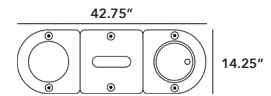

UNITS:

- (1) 25-298-3906 half round frame, large circular opening
- (1) 25-298-3618 square frame, rectangular opening
- (1) 25-298-3918 half round frame, large circular opening w/ fixed lid

LEGS/CASTORS:

- (6) 25-298-4203 adjustable steel leg
2. **OR**
- (4) 25-298-4205 castor
  - (2) 25-298-4206 lockable castor