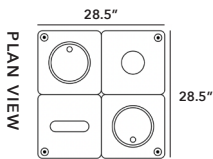

UNITS:

- (2) 25-298-3518 square frame, large circular opening w/ fixed lid
- (1) 25-298-3606 square frame, small circular opening
- (1) 25-298-3618 square frame, rectangular opening

LEGS/CASTORS:

- (4) 25-298-4203 adjustable steel leg
- **OR**
- (2) 25-298-4205 castor
- (2) 25-298-4206 lockable castor