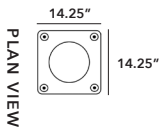

SQUARE FRAME CONFIGURATIONS + LEG/CASTOR PLACEMENT

example 1:

UNITS:

- (1) 25-298-3506 square frame, large circular opening

LEGS/CASTORS:

- (4) 25-298-4203 adjustable steel leg
- OR**
- (2) 25-298-4205 castor
- (2) 25-298-4206 lockable castor