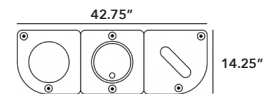

UNITS:

- (1) 25-298-3706 quarter round frame, large circular opening
- (1) 25-298-3518 square frame, large circular opening w/ fixed lid
- (1) 25-298-3818 quarter round frame, rectangular opening

LEGS/CASTORS:

- (6) 25-298-4203 adjustable steel leg
- **OR**
- (4) 25-298-4205 castor
- (2) 25-298-4206 lockable castor