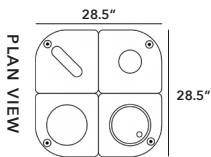

UNITS:

- (1) 25-298-3818 quarter round frame, rectangular opening
- (1) 25-298-3806 quarter round frame, small circular opening
- (1) 25-298-3718 quarter round frame, large circular opening w/ fixed lid
- (1) 25-298-3706 quarter round frame, large circular opening

LEGS/CASTORS:

- (4) 25-298-4203 adjustable steel leg
- **OR**
- (2) 25-298-4205 castor
- (2) 25-298-4206 lockable castor