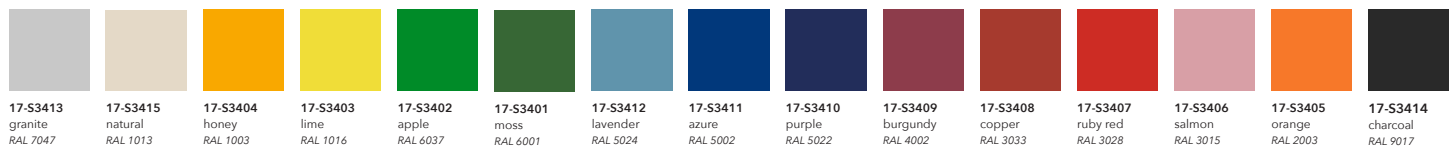

HOW TO ORDER

example:	PRODUCT	DESCRIPTION	LETTER(S)	LETTER CASE	COLOR MOSS	ALUMINUM FRAME	LETTER HEIGHT	OPTIONS + NOTES
	Letters - standard letters	1 letter in Helvetica typeface w/ moss filling, aluminum frame	a	lowercase	apple 17-M6002	apple 17-S3402	12"	*This product is made from organic materials. Due to its inherent natural beauty, some color variations may occur. **capital or lowercase letters are available. Letter case must be specified for each letter. set up fee, net per order \$300 Installation - keyhole and mounting hardware included. For custom orders reference Letters + Logos - Custom.
	<i>The above information is needed per each letter ordered.</i>							

Scandinavian Spaces reserves the right to amend any pricing/information.

MATERIALS + FINISHES chart 17

color moss*

aluminum frame

LETTERS + LOGOS - CUSTOM

MANUFACTURER: Nordgröna | **DESIGNER:** Joris Oudendijk, Oscar Pressfeldt, and Sander Oudendijk

MATERIALS + FINISHES chart 17

color moss*

aluminum frame