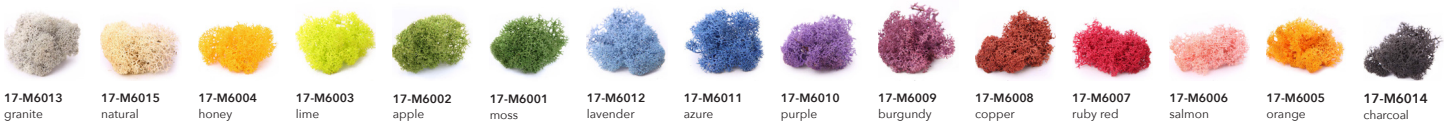

CUSTOM

HOW TO ORDER

- example:**
- STEP 1** contact your sales representative
 - STEP 2** submit vector file format of your design (.eps, .svg, .ai, .pdf)
 - STEP 3** select moss + aluminum frame color

Scandinavian Spaces reserves the right to amend any pricing/information.

OPTIONS + NOTES

*This product is made from organic materials. Due to its inherent natural beauty, some color variations may occur.

set up fee, net per order

\$300

All pricing is based on custom design. Contact your sales representative for information and pricing - info@scandinavianspaces.com

MATERIALS + FINISHES chart 17

color moss*

aluminum frame