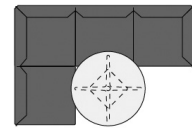

- (1) 15-039-6130 Alto - left L-shaped sofa
- (1) 15-560-7510* Uni - round top w/ steel X-base table Dia. 31.5" x H 35.5"