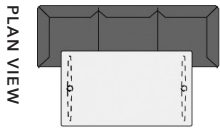

- (1) 15-039-6013 Alto - 3-seater
- (1) 15-560-7440* Uni - rectangular top w/ steel base table L 55.25" x W 31.5" x H 28.75"