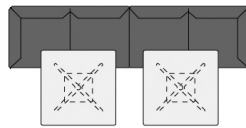

- (1) 15-039-6017 Alto - 4-seater
- (2) 15-560-7420* Uni - square top w/ steel X-base table L 31.5" x W 31.5" x H 28.75"