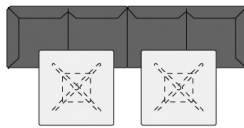

- (1) 15-039-6106 Alto - 4-seater
- (2) 15-560-7530* Uni - square top w/ steel X-base table L 31.5" x W 31.5" x H 35.5"