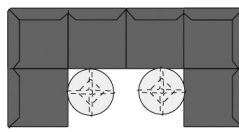

- (1) 15-039-6138 Alto - U-shaped sofa
- (2) 15-560-7500* Uni - round top w/ steel X-base table Dia. 19.75" x H 35.5"

*item numbers for pairings are specified in standard steel. All matching steel options are available.