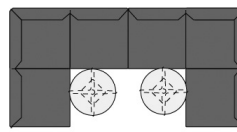

- (1) 15-039-6048 Alto - U-shaped sofa
- (2) 15-560-7390* Uni - round top w/ steel X-base table Dia. 19.75" x H 28.75"

*item numbers for pairings are specified in standard steel. All matching steel options are available.