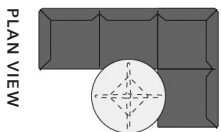

- (1) 15-039-6134 Alto - right L-shaped sofa
- (1) 15-560-7510* Uni - round top w/ steel X-base table Dia. 31.5" x H 35.5"