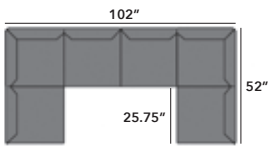

ALTO

MANUFACTURER: Materia | DESIGNER: Mattias Stenberg

Alto is a well-tailored, versatile piece of furniture, offered at dining or counter height. The back and side panels lend the right amount of privacy. Polyurethane foam padded cushions make the casual workstation a comfortable place to park when coupled with a table. Details include the option to add a solid ash or oak side table. The upholstered seat, back, and panels are constructed of solid wood and plywood. The tubular steel frame has die-cast aluminum feet.

Alto is eco-friendly. For sustainability certifications, refer to the [product page](#).

COUNTER - LOUNGE	ITEM #	DESCRIPTION	W	D	H	SH	A/COM/ COL*	B	C	D	E	F	L
	15-039-6138	U-shaped sofa, right + left ends open, standard steel frame	102"	52"	40.75"	25"	$21,930	$22,090	$22,606	$23,456	$24,082	$24,950	$30,352

	15-039-6139	U-shaped sofa, right + left ends open, color steel frame	102"	52"	40.75"	25"	$22,414	$22,570	$23,088	$23,938	$24,558	$25,428	$30,838

ACCESSORIES	ITEM #	DESCRIPTION	DESIGN NOTE	Dia.	D	H	PRICE
	15-039-6190	white pigmented ash side table w/ steel connecting arm	matching steel specified on frame	10"	15"	17"	$983
	15-039-6191	oak side table w/ steel connecting arm	matching steel specified on frame	10"	15"	17"	$983

HOW TO ORDER

OPTIONS

example:	PRODUCT	Alto - dining - lounge	*COM/COL - set up fee, net per selection	$200
	ITEM #	15-039-6013		
	DESCRIPTION	3-seater w/ side panels, standard steel frame		
	FRAME FINISH	white 15-S3503		
	UPHOLSTERY	grade C - Kvadrat Remix 3 - 0136		
	ACCESSORIES	15-039-6191 oak side table w/ steel connecting arm		

Scandinavian Spaces reserves the right to amend any pricing/information.

MATERIALS + FINISHES chart 15

standard steel frame

15-S3503
white
RAL 9003

15-S3507
black
RAL 9005

color steel frame

15-S3517
grey
NCS S 5000-N