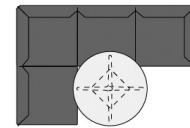

- (1) 15-039-6040 Alto - left L-shaped sofa
- (1) 15-560-7400* Uni - round top w/ steel X-base table Dia. 31.5" x H 28.75"