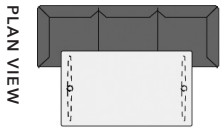

- (1) 15-039-6102 Alto - 3-seater
- (1) 15-560-7550* Uni - rectangular top w/ steel base table L 55.25" x W 31.5" x H 35.5"