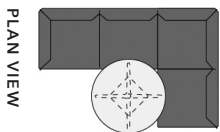

- (1) 15-039-6044 Alto - right L-shaped sofa
- (1) 15-560-7400* Uni - round top w/ steel X-base table Dia. 31.5" x H 28.75"