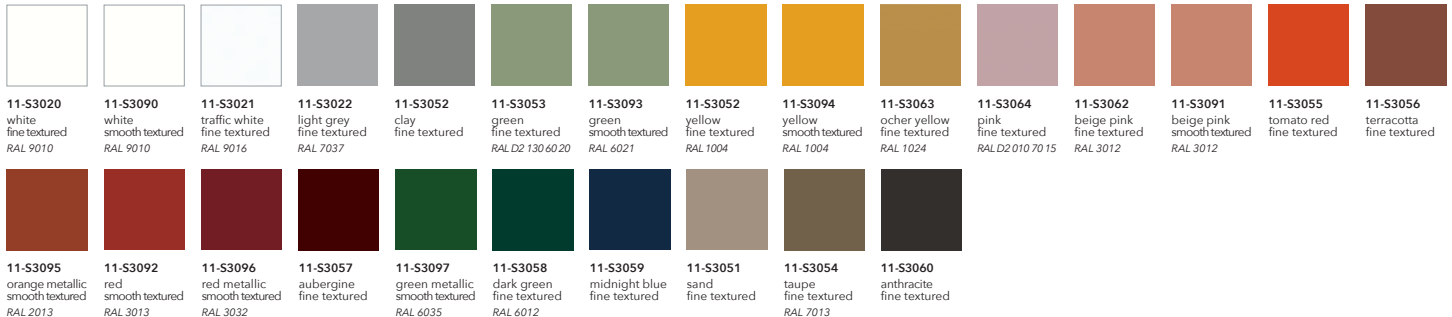

HOW TO ORDER

example:	PRODUCT	Jackson - lounge	*COM/COL - set up fee, net per selection \$200
	ITEM #	11-263-2529	
	DESCRIPTION	black steel feet	
	METAL FEET	black fine textured 11-S3023	
	UPHOLSTERY	grade 2 - Kvadrat Re-wool 0658	
	METAL BACK DETAIL	n/a	
	WOOD ARMS	n/a	

Scandinavian Spaces reserves the right to amend any pricing/information.

MATERIALS + FINISHES chart 11

standard metal feet + back detail

wood arms

color steel feet + back detail

For graded-in fabrics refer to the [Fabric List - Chart 11 - Blå Station](#).