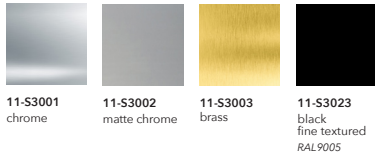

LOUNGE	ITEM #	DESCRIPTION	W	D	H	SH	MAIN LINE FLAX/COM*	BASIC	1/COL*	2	3	4	L
	11-263-2529	black steel feet	21.75"	26.75"	29.25"	16.25"	\$2,391	\$2,434	\$2,588	\$2,718	\$2,814	\$2,988	\$3,751
	11-263-2531	chrome feet	21.75"	26.75"	29.25"	16.25"	\$2,516	\$2,560	\$2,713	\$2,844	\$2,940	\$3,114	\$3,875
	11-263-2533	matte chrome feet	21.75"	26.75"	29.25"	16.25"	\$2,516	\$2,560	\$2,713	\$2,844	\$2,940	\$3,114	\$3,875
	11-263-2537	brass feet	21.75"	26.75"	29.25"	16.25"	\$2,511	\$2,554	\$2,708	\$2,838	\$2,934	\$3,108	\$3,871
	11-263-2541	color steel feet	21.75"	26.75"	29.25"	16.25"	\$2,476	\$2,520	\$2,673	\$2,805	\$2,901	\$3,074	\$3,836
	11-263-2560	black steel feet + back detail w/ wood arms	22.25"	27.25"	29.25"	16.25"	\$3,483	\$3,526	\$3,680	\$3,810	\$3,906	\$4,080	\$4,842
	11-263-2562	chrome feet + back detail w/ wood arms	22.25"	27.25"	29.25"	16.25"	\$3,757	\$3,801	\$3,954	\$4,086	\$4,182	\$4,355	\$5,117
	11-263-2564	matte chrome feet + back detail w/ wood arms	22.25"	27.25"	29.25"	16.25"	\$3,757	\$3,801	\$3,954	\$4,086	\$4,182	\$4,355	\$5,117
	11-263-2568	brass feet + back detail w/ wood arms	22.25"	27.25"	29.25"	16.25"	\$4,560	\$4,603	\$4,756	\$4,887	\$4,983	\$5,157	\$5,919
	11-263-2572	color steel feet + back detail w/ wood arms	22.25"	27.25"	29.25"	16.25"	\$3,642	\$3,685	\$3,838	\$3,969	\$4,065	\$4,239	\$5,001

HOW TO ORDER

example:	PRODUCT	Jackson - lounge	*COM/COL - set up fee, net per selection \$200
	ITEM #	11-263-2529	
	DESCRIPTION	black steel feet	
	METAL FEET	black fine textured 11-S3023	
	UPHOLSTERY	grade 2 - Kvadrat Re-wool 0658	
	METAL BACK DETAIL	n/a	
	WOOD ARMS	n/a	

Scandinavian Spaces reserves the right to amend any pricing/information.

MATERIALS + FINISHES chart 11

standard metal feet + back detail

wood arms

color steel feet + back detail

For graded-in fabrics refer to the [Fabric List - Chart 11 - Blå Station](#).